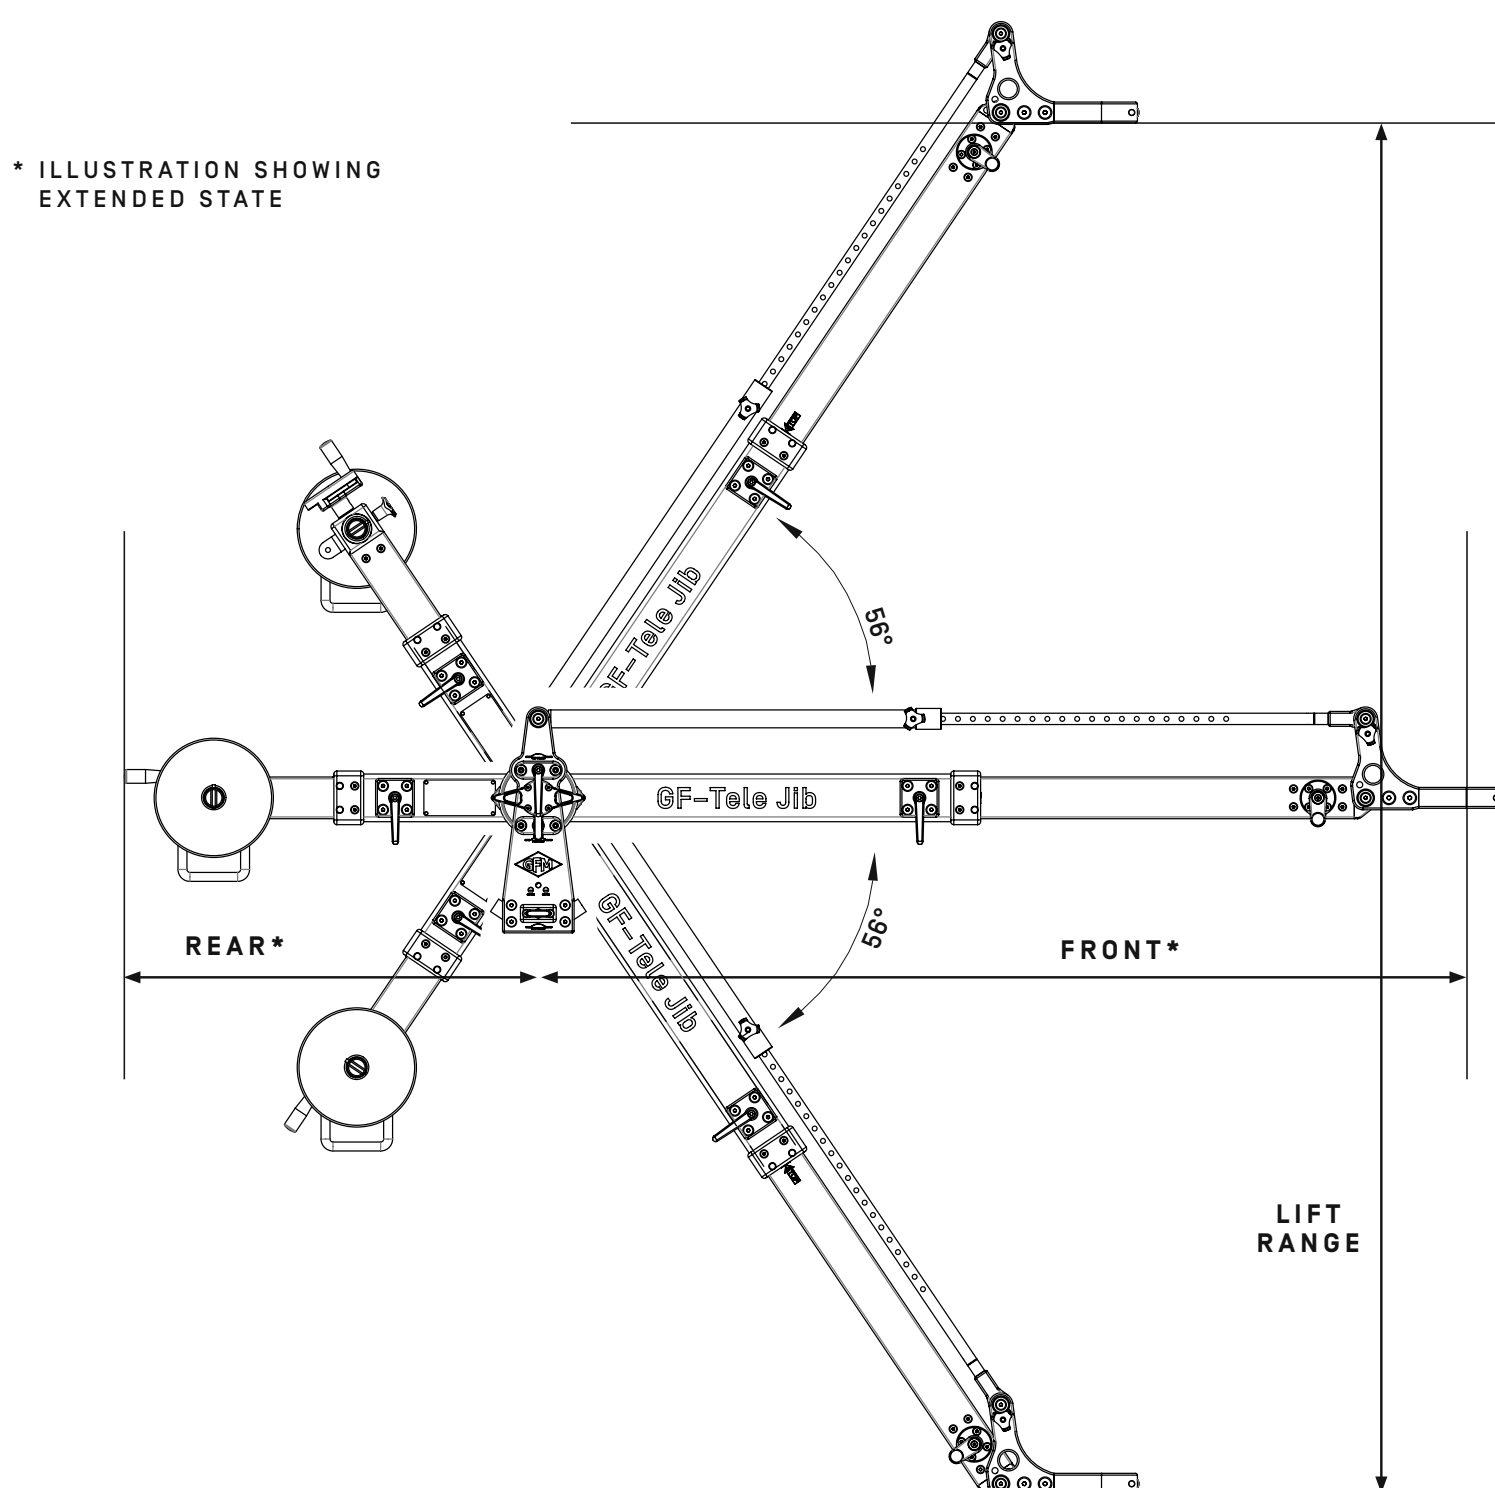

54 cm / 1'9"

**LIFT RANGE — RETRACTED**

143 cm / 4'8"

**LIFT RANGE — EXTENDED**

230 cm / 7'7"

**MAX PAYLOAD — RETRACTED**

45 kg / 99 lbs

**MAX PAYLOAD — EXTENDED**

30 kg / 66 lbs

**JIB MOUNT**

Euro-adapter [Mitchell available]

**CAMERA HEAD**

Euro-adapter to Bowl or Mitchell

**JIB WEIGHT**

25 kg / 55 lbs

**MAX COUNTERWEIGHT**

96 kg [10 x 12 kg] / 211 lbs

**TILT ANGLE**

56°

Measurements in mm, unless otherwise specified